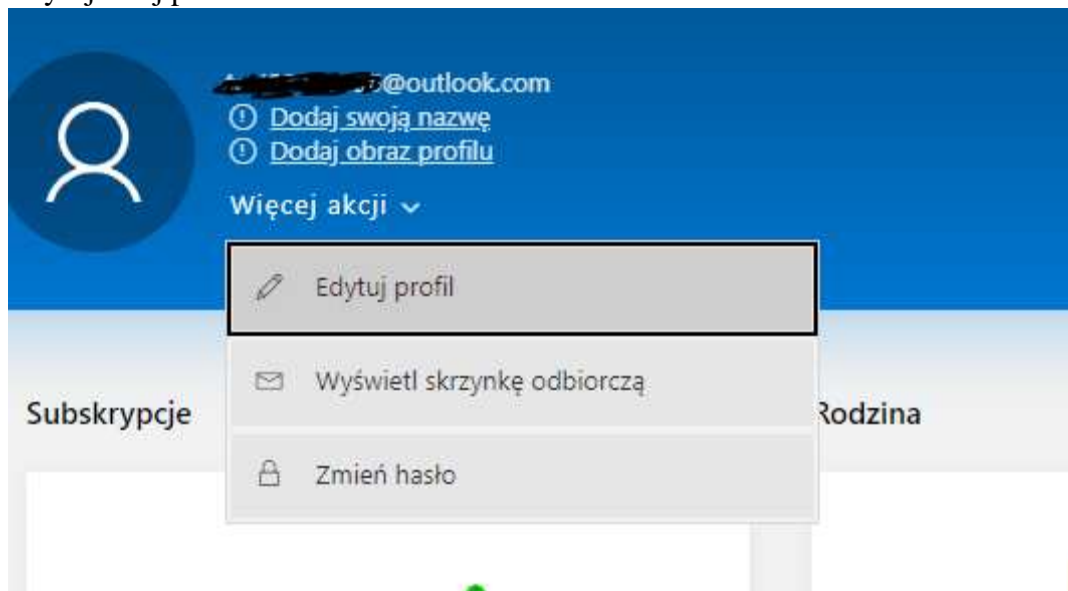

Edytuj swój profil.